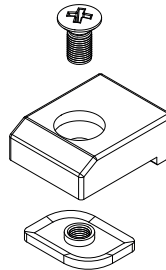

CHIC 100 SASH FASTENERS

Functions

Depending on the fastening system (one-way or two-way), different fastening components such as terminals or pawls and their corresponding strikers are available.

Online data sheet

02336

04027K

Item code	Description	Base Raw	Anodised Elox	Painted	Trend/Gold Brass	Pieces per pack
01347K	STRIKER	X				200
01348K	STRIKER	X				100
01349K	STRIKER	X				100
02111K	GIAP BOLT	X				50
02114K	TERMINAL FOR RODS	X				50
02168K	FUTURA ADJUSTABLE BOLT	X				10
02188K	FUTURA ADJUSTABLE TERMINAL	X				40
02309	SASH SUPPORT PLUG	X				100
02336	SASH SUPPORT PLUG	X				500
04027K	FUTURA FIXED PAWL	X				200