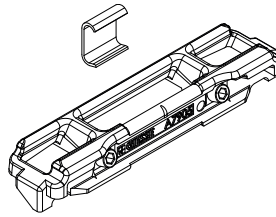

CHIC 100 SASH FASTENERS

Functions

Depending on the fastening system (one-way or two-way), different fastening components such as terminals or pawls and their corresponding strikers are available.

Online data sheet

01347K

01349K

02336

Item code	Description	Base Raw	Anodised Elox	Painted	Trend/Gold Brass	Pieces per pack
01347K	STRIKER	X				200
01348K	STRIKER	X				100
01349K	STRIKER	X				100
02111K	GIAP BOLT	X				50
02114K	TERMINAL FOR RODS	X				50
02168K	FUTURA ADJUSTABLE BOLT	X				10
02188K	FUTURA ADJUSTABLE TERMINAL	X				40
02309	SASH SUPPORT PLUG	X				100
02336	SASH SUPPORT PLUG	X				500
04027K	FUTURA FIXED PAWL	X				200