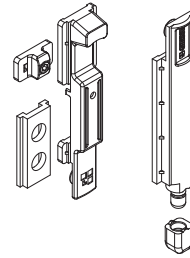

CHIC 100 SASH FASTENERS

Functions

Depending on the fastening system (one-way or two-way), different fastening components such as terminals or pawls and their corresponding strikers are available.

Online data sheet

01347K

01348K

01349K

02111K

02114K

02168K

02188K

02309

02336

04027K

Item code	Description	Base Raw	Anodised Elox	Painted	Trend/Gold Brass	Pieces per pack
01347K	STRIKER	X				200
01348K	STRIKER	X				100
01349K	STRIKER	X				100
02111K	GIAP BOLT	X				50
02114K	TERMINAL FOR RODS	X				50
02168K	FUTURA ADJUSTABLE BOLT	X				10
02188K	FUTURA ADJUSTABLE TERMINAL	X				40
02309	SASH SUPPORT PLUG	X				100
02336	SASH SUPPORT PLUG	X				500
04027K	FUTURA FIXED PAWL	X				200