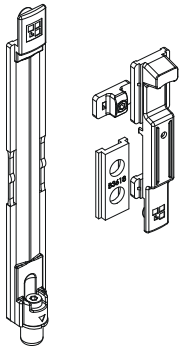

CHIC 100 SASH FASTENERS

Functions

Depending on the fastening system (one-way or two-way), different fastening components such as terminals or pawls and their corresponding strikers are available.

Online data sheet

01347K

01348K

01349K

02111K

02114K

02168K

02188K

02309

02336

04027K

Item code	Description	Base Raw	Anodised Elox	Painted	Trend/Gold Brass	Pieces per pack
01347K	STRIKER	X				200
01348K	STRIKER	X				100
01349K	STRIKER	X				100
02111K	GIAP BOLT	X				50
02114K	TERMINAL FOR RODS	X				50
02168K	FUTURA ADJUSTABLE BOLT	X				10
02188K	FUTURA ADJUSTABLE TERMINAL	X				40
02309	SASH SUPPORT PLUG	X				100
02336	SASH SUPPORT PLUG	X				500
04027K	FUTURA FIXED PAWL	X				200